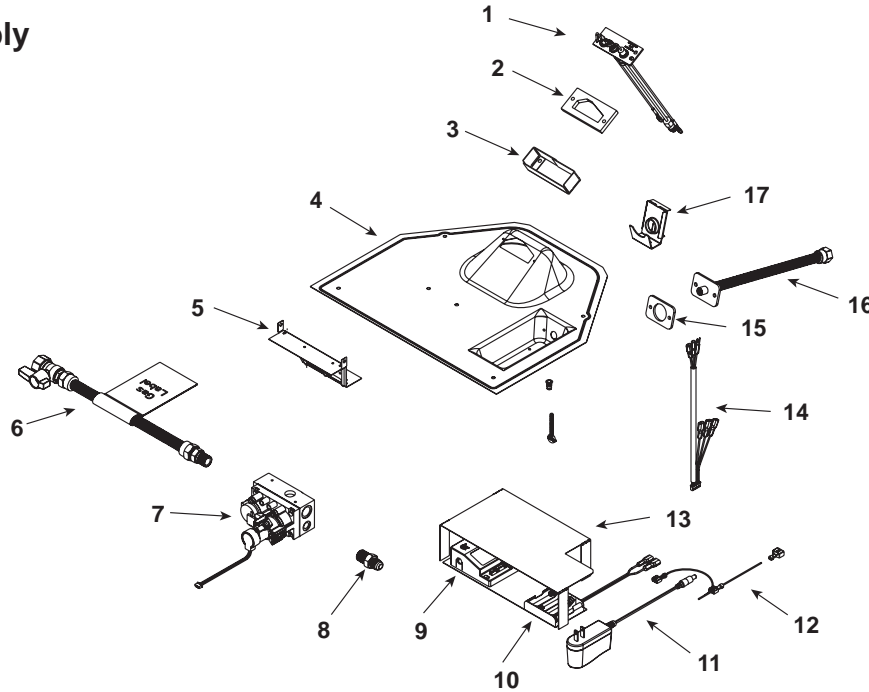

IPI Valve Assembly

IMPORTANT: THIS IS DATED INFORMATION. When requesting service or replacement parts for your appliance please provide model number and serial number. All parts listed in this manual may be ordered from an authorized dealer.

Stocked at Depot

ITEM	DESCRIPTION	COMMENTS	PART NUMBER	Stocked at Depot
1	Pilot Assembly NG		2090-012	Y
	Pilot Assembly LP		2090-013	Y
2	Pilot Gasket		4021-042	
3	Pilot Bracket		4065-214	
4	Seal Plate		4055-584	
5	Valve Bracket		4055-205	
7	Valve NG		2166-302	Y
	Valve LP		2166-303	Y
6	Flex Ball Valve Assembly		302-320A	Y
8	Brass Connector	Pkg of 5	303-315/5	Y
9	Module		2166-307	Y
10	Battery Pack		2166-323	Y
11	DC Regulator		2166-305	Y
12	Jumper wire		2187-198	Y
13	Control Module Shield		4055-898	
14	Wire Harness		2166-304	Y
15	Gasket, Bulkhead		4021-429	
16	Bulkhead W/Flex Tube		4021-512	Y
17	Air Shutter Assembly		4055-202	Y
	Orifice NG (.083)		4021-435	Y
	Orifice LP (.053)		4021-426	Y